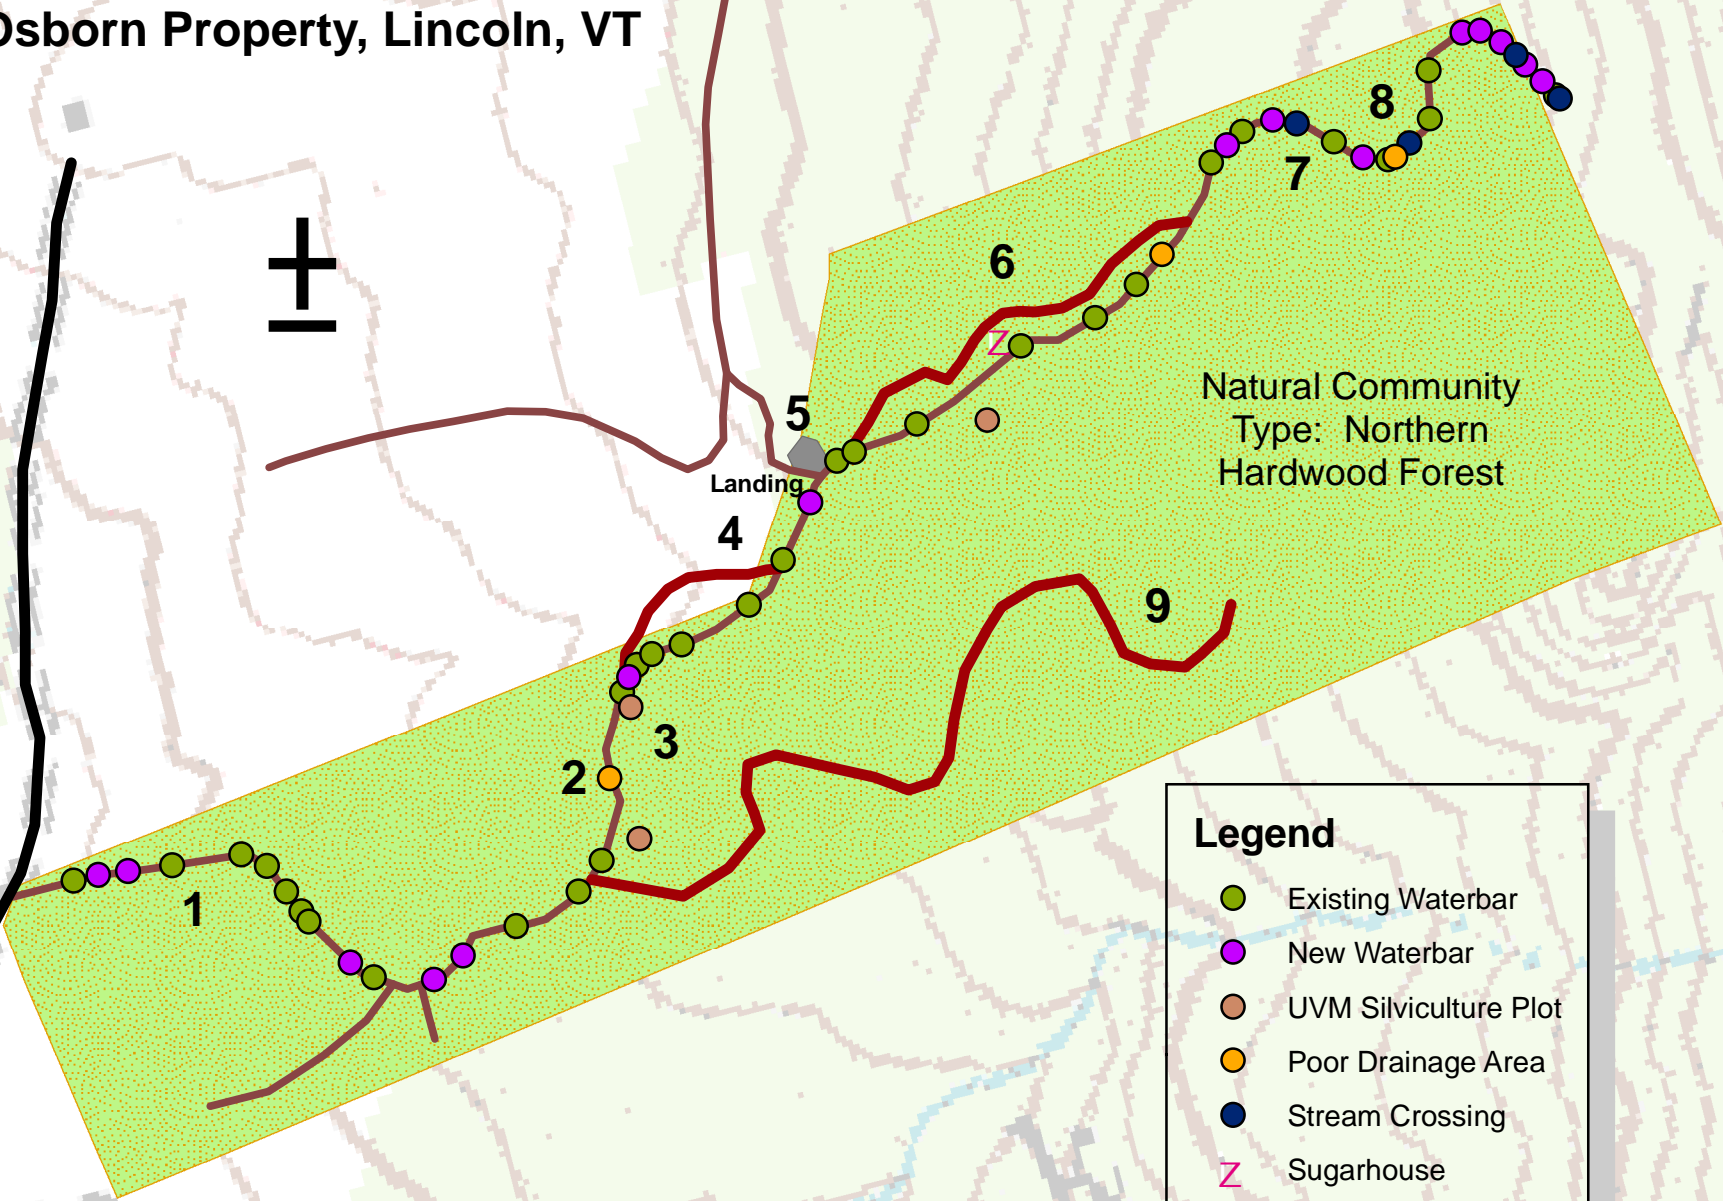

Harvesting for Community Wood Energy

Osborn Property, Lincoln, VT

Natural Community
Type: Northern
Hardwood Forest

Legend

- Existing Waterbar
- New Waterbar
- UVM Silviculture Plot
- Poor Drainage Area
- Stream Crossing
- Sugarhouse
- New Road
- Existing Truck Road